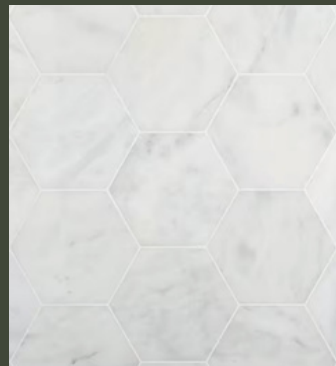

TILE AND FLOORING SELECTIONS

Carrara White Marble
Tile Primary
Bathroom Floor

Ocean Honed Marble
Mosaic Primary
Shower Floor

Carrara Chateau Flower
Marble Mosaic Bathroom
& Shower Floor Tile

Coastal Ivory Honed
Marble Diamond
Mosaic Shower Floor

Kendridge Ribbon
Maple Brown Fluted
Porcelain Tile
Secondary Shower
Accent Tile/Niche

Clayborne McCarran
Engineered Flooring
Throughout

Bianco Blanco
Hexagon Polished
Marble Tile

Carrara Nature
Flower Marble Honed
Mosaic Tile

MISC. SELECTIONS

GAF Camelot ii
Shingles

2 Step Single Panel
Shaker Pocket and
Hinge

Binsa Hillstone Brick -
King Size Brick - White
Washed

Black Framed
Windows Throughout

27"Yorkshire Flush
Mount Copper
Lantern By Primo