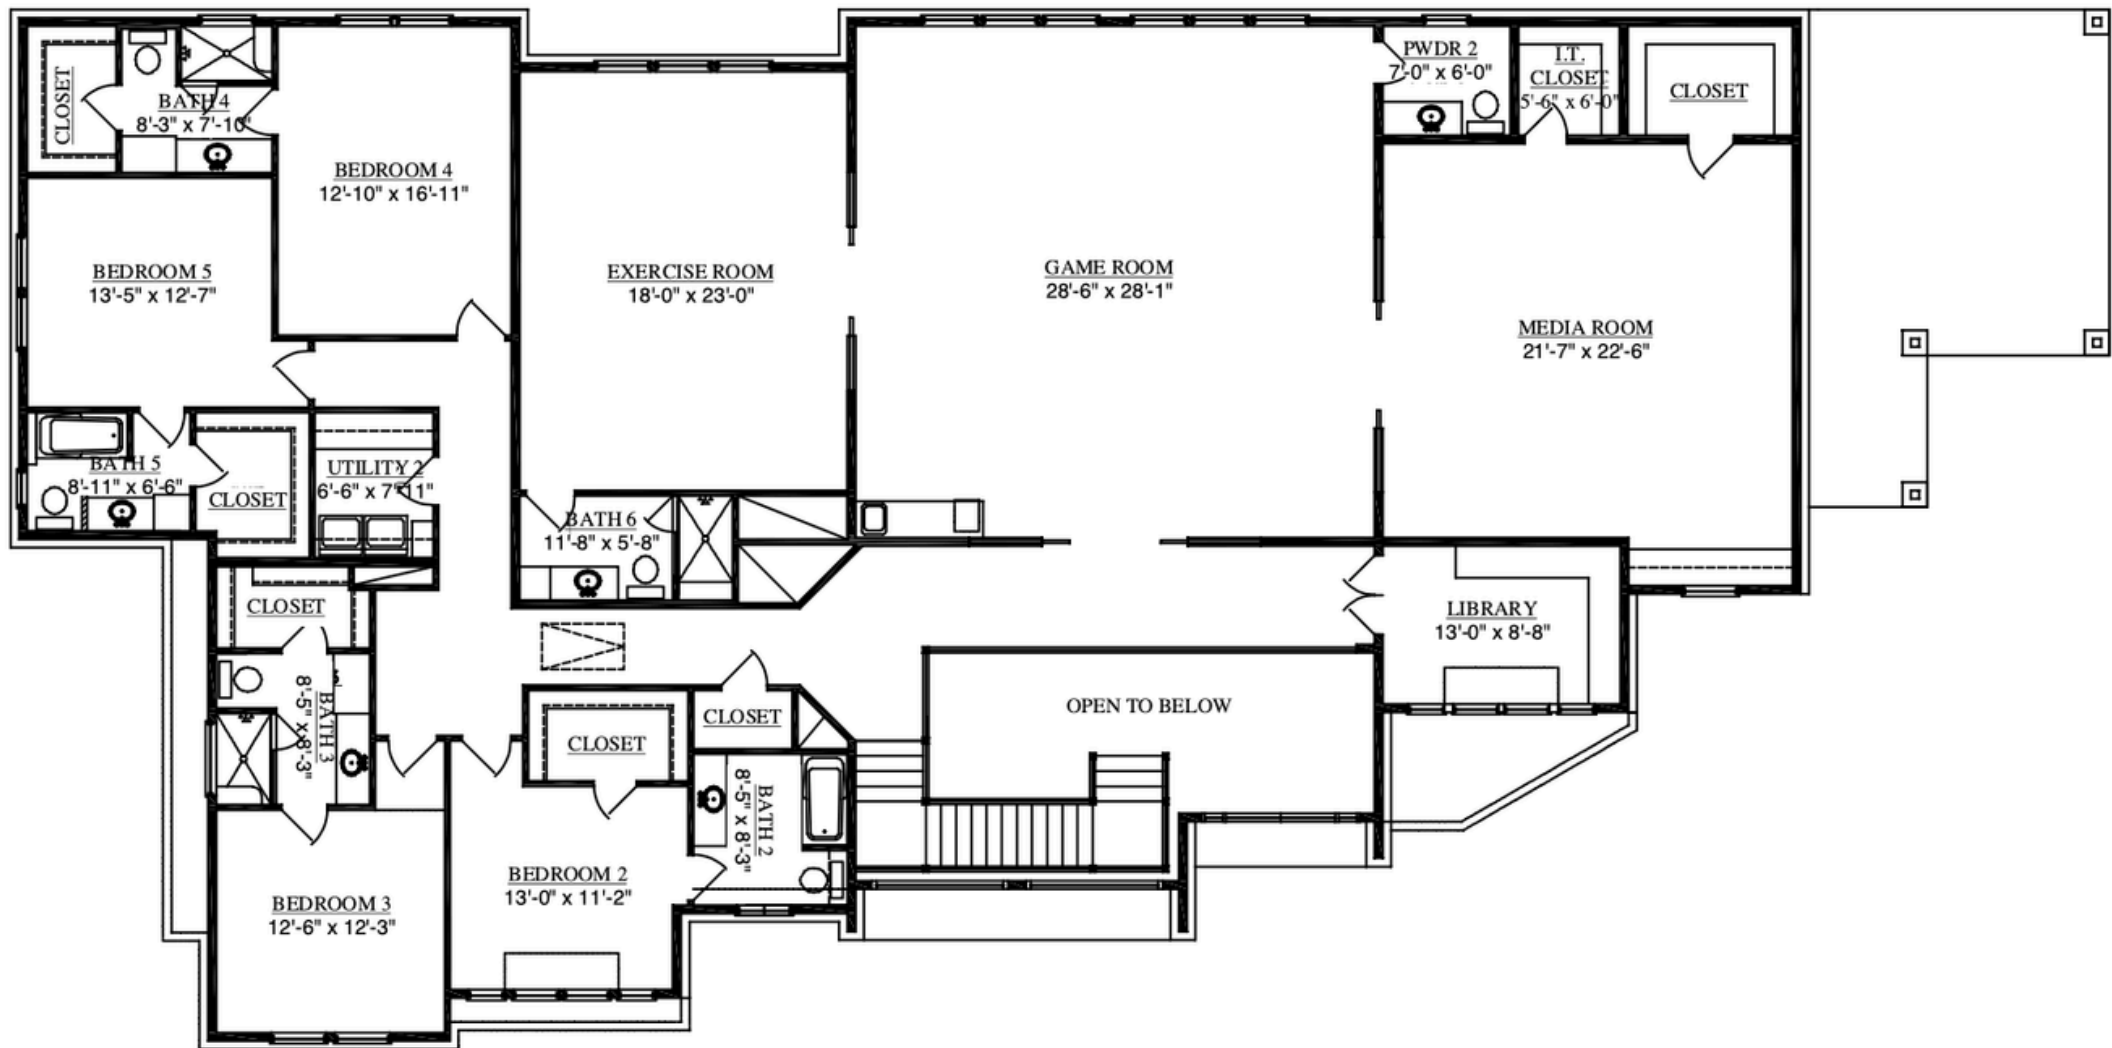

11411 DUNBEATH DR
HEDWIG VILLAGE

MARTINI & Co.
REAL ESTATE ADVISORS

Floor Plans | First Floor

5 Bed | 6.2 Bath | 7,683 sqft

Floor Plans | Second Floor

5 Bed | 6.2 Bath | 7,683 sqft

Site Plan

KITCHEN SELECTIONS

Brizo Tulham Wall
Mount Pot Filler

60" Wolf Dual Fuel
Range - 6 Burners and
Infrared Griddle

24" Cove Dishwasher -
Panel Ready

PRIMARY SELECTIONS

Kohler Tone
Widespread Bathroom
Sink Faucet

Kohler Irvine 67-1/2"
x 31-1/2"
Freestanding Bath

Kohler Honestly
Pressure Balanced
Shower System

Kohler Caxton
Rectangle 20-1/4"
Undermount
Bathroom Sink

Kohler Castia by
Studio McGee Wall
Mount Bath Faucet

Kohler Kingston Comfort
Height Complete Solution
Elongated Toilet

SECONDARY SELECTIONS

Kohler Tempered
Widespread Bathroom
Faucet

Kohler Honesty Rite
Temp Shower

Kohler Honesty Rite
Temp Bath and
Shower

Kohler Caxton
Rectangle 20-1/4"
Undermount
Bathroom Sink

Kohler Kingston
Comfort Height
Elongated Toilet