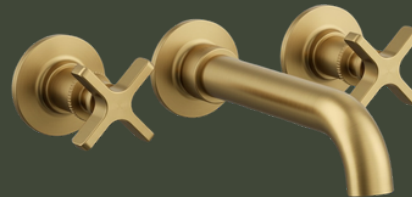

Brizo Tuhlam
Kitchen Faucet

Kohler Carin
33-1/2" Undercount
Single Bowl Kitchen
Sink

Wolf 24" Transitional
Drawer Microwave

2-30" SubZero Designer
Column
Refrigerator/Freezer

Brizo Kitchen
Disposal and Flange
Stopper

Brizo Tulham Wall
Mount Pot Filler

60" Wolf Dual Fuel
Range - 6 Burners and
Infrared Griddle

24" Cove Dishwasher -
Panel Ready

PRIMARY SELECTIONS

Kohler Tone
Widespread Bathroom
Sink Faucet

Kohler Irvine 67-1/2"
x 31-1/2"
Freestanding Bath

Kohler Honestly
Pressure Balanced
Shower System

Kohler Caxton
Rectangle 20-1/4"
Undermount
Bathroom Sink

Kohler Castia by
Studio McGee Wall
Mount Bath Faucet

Kohler Kingston Comfort
Height Complete Solution
Elongated Toilet

SECONDARY SELECTIONS

Kohler Tempered
Widespread Bathroom
Faucet

Kohler Honesty Rite
Temp Shower

Kohler Honesty Rite
Temp Bath and
Shower

Kohler Caxton
Rectangle 20-1/4"
Undermount
Bathroom Sink

Kohler Kingston
Comfort Height
Elongated Toilet