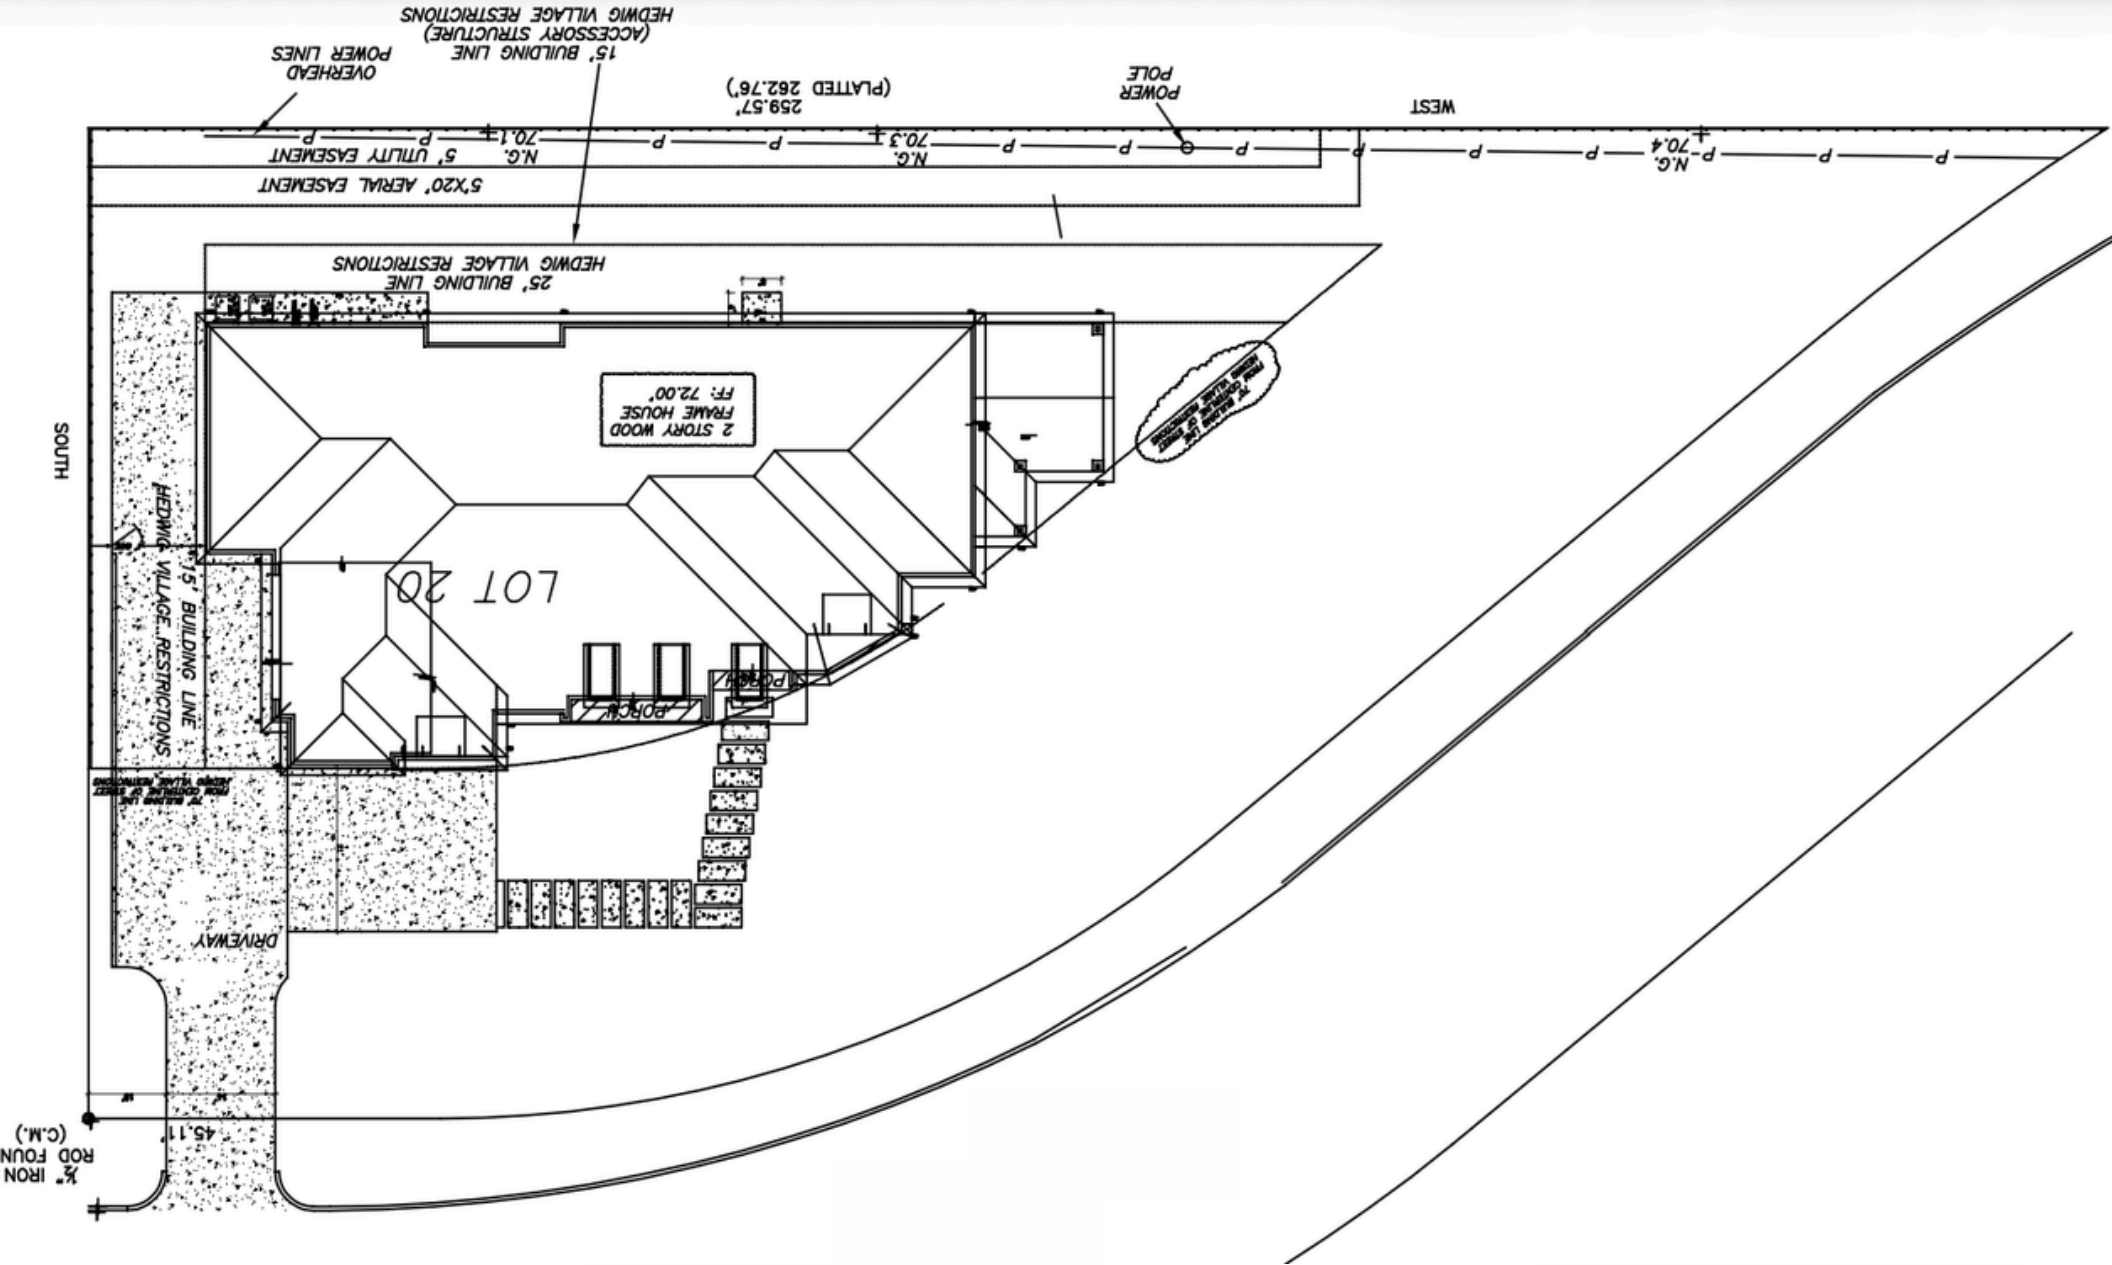

11411 DUNBEATH DR
HEDWIG VILLAGE

MARTINI & Co.
REAL ESTATE ADVISORS

Floor Plans | First Floor

5 Bed | 6.2 Bath | 7,683 sqft

Floor Plans | Second Floor

5 Bed | 6.2 Bath | 7,683 sqft

Site Plan

KITCHEN SELECTIONS