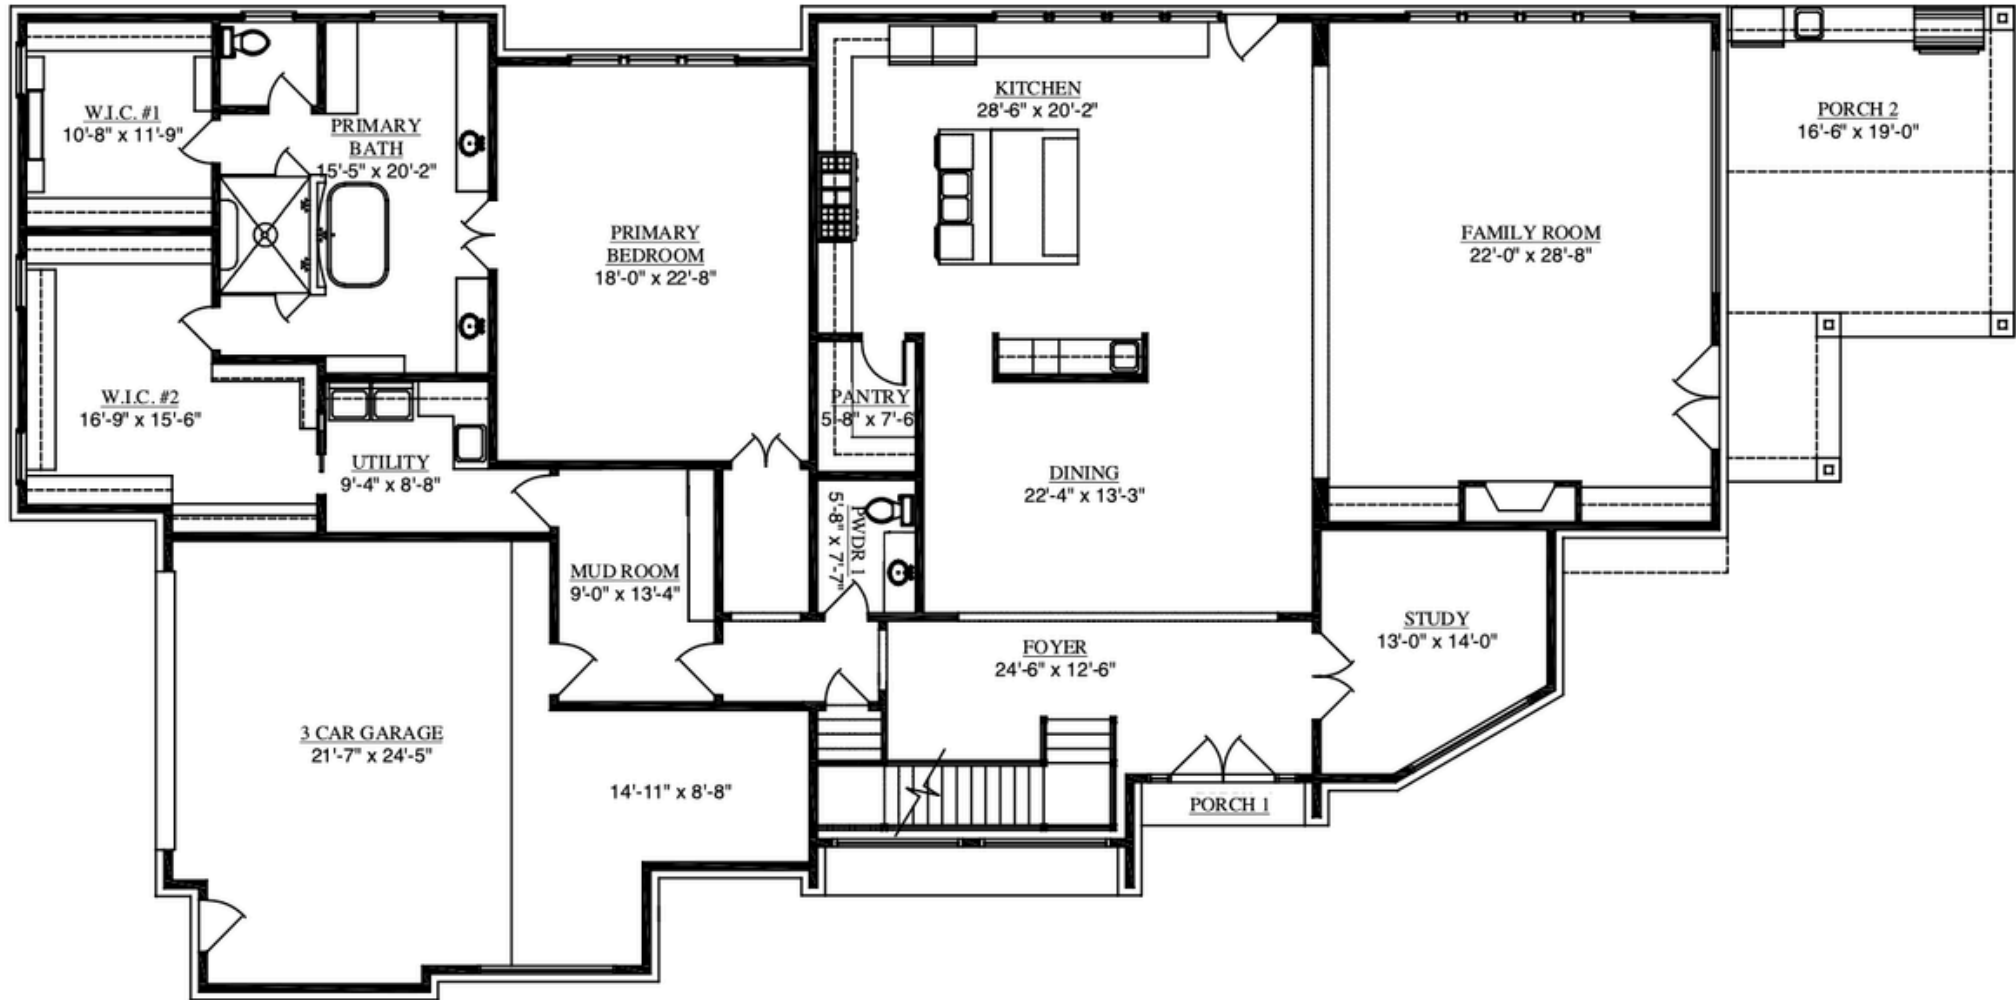

11411 DUNBEATH DR
HEDWIG VILLAGE

MARTINI & Co.
REAL ESTATE ADVISORS

Floor Plans | First Floor

5 Bed | 6.2 Bath | 7,683 sqft

Floor Plans | Second Floor

5 Bed | 6.2 Bath | 7,683 sqft

Site Plan

KITCHEN SELECTIONS

Brizo Tulham Wall
Mount Pot Filler

60" Wolf Dual Fuel
Range - 6 Burners and
Infrared Griddle

24" Cove Dishwasher -
Panel Ready

PRIMARY SELECTIONS

Kohler Tone
Widespread Bathroom
Sink Faucet

Kohler Irvine 67-1/2"
x 31-1/2"
Freestanding Bath

Kohler Honestly
Pressure Balanced
Shower System

Kohler Caxton
Rectangle 20-1/4"
Undermount
Bathroom Sink

Kohler Castia by
Studio McGee Wall
Mount Bath Faucet

Kohler Kingston Comfort
Height Complete Solution
Elongated Toilet