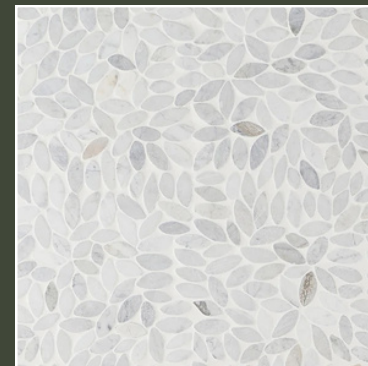

TILE AND FLOORING SELECTIONS

Carrara White Marble
Tile Primary
Bathroom Floor

Ocean Honed Marble
Mosaic Primary
Shower Floor

Carrara Chateau Flower
Marble Mosaic Bathroom
& Shower Floor Tile

Coastal Ivory Honed
Marble Diamond
Mosaic Shower Floor

Kendridge Ribbon
Maple Brown Fluted
Porcelain Tile
Secondary Shower
Accent Tile/Niche

Clayborne McCarran
Engineered Flooring
Throughout

Bianco Blanco
Hexagon Polished
Marble Tile

Carrara Nature
Flower Marble Honed
Mosaic Tile